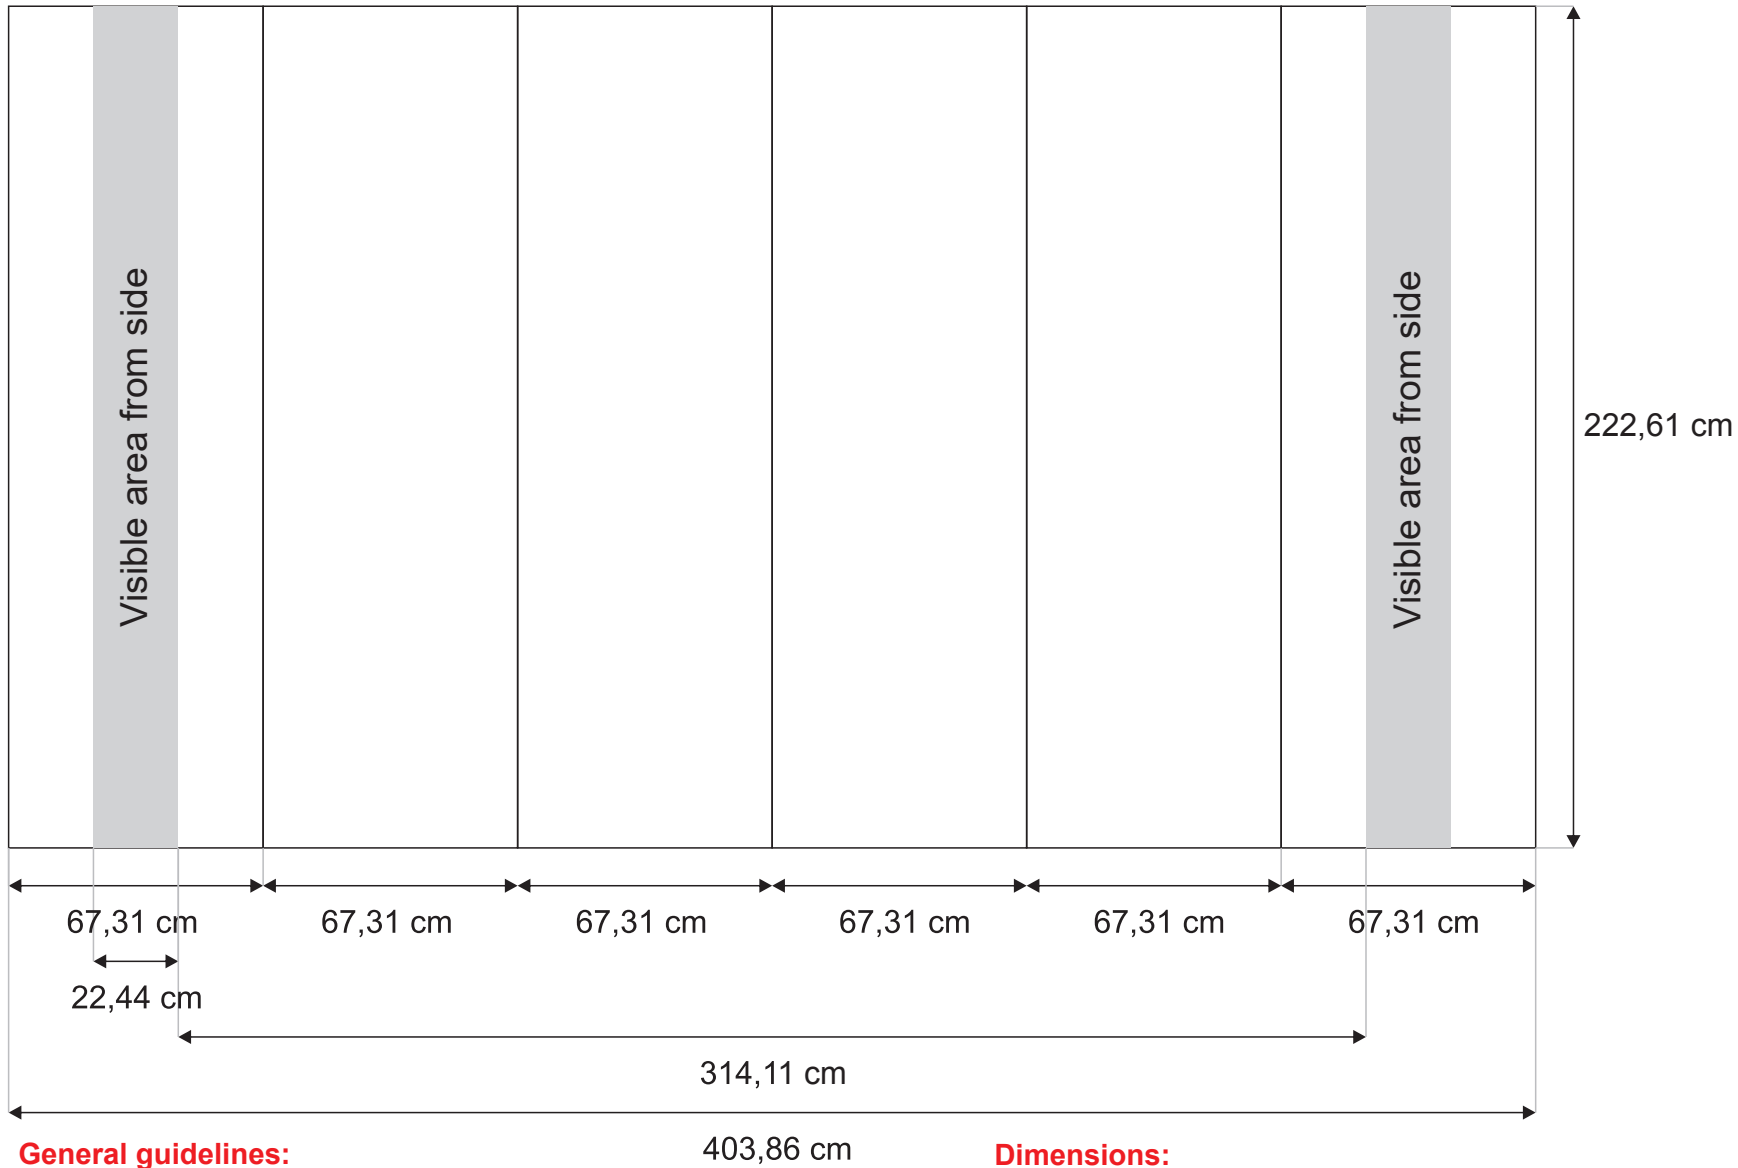

Dimensions:

- Finished size: 336,5 x 222,61 cm
- Bleeding:
 - 2 mm sides and top
 - 30 mm bottom

Impact Pop-up curved 3x3 - back

General guidelines:

- CMYK
- Convert Pantone colours to CMYK.
- Do not supply RGB images.
- Resolution: 150 dpi at 100% or 300 dpi at 25% of output size.
- All fonts must be converted to outlines.
- acceptable formats: eps, ai, pdf, tiff (with LZW compression)

Dimensions:

- Finished size: 242,1 x 222,61 cm
- Bleeding:
 - 2 mm sides and top
 - 30 mm bottom

Impact Pop-up curved 3x4

General guidelines:

- CMYK
- Convert Pantone colours to CMYK.
- Do not supply RGB images.
- Resolution: 150 dpi at 100% or 300 dpi at 25% of output size.
- All fonts must be converted to outlines.
- acceptable formats: eps, ai, pdf, tiff (with LZW compression)

Dimensions:

- Finished size:
403,86 x 222,61 cm
- Bleeding:
 - 2 mm sides and top
 - 30 mm bottom

Impact Pop-up curved 3x4 - back

General guidelines:

- CMYK
- Convert Pantone colours to CMYK.
- Do not supply RGB images.
- Resolution: 150 dpi at 100% or 300 dpi at 25% of output size.
- All fonts must be converted to outlines.
- acceptable formats: eps, ai, pdf, tiff (with LZW compression)

Dimensions:

- Finished size:
403,5 x 222,61 cm
- Bleeding:
 - 2 mm sides and top
 - 30 mm bottom