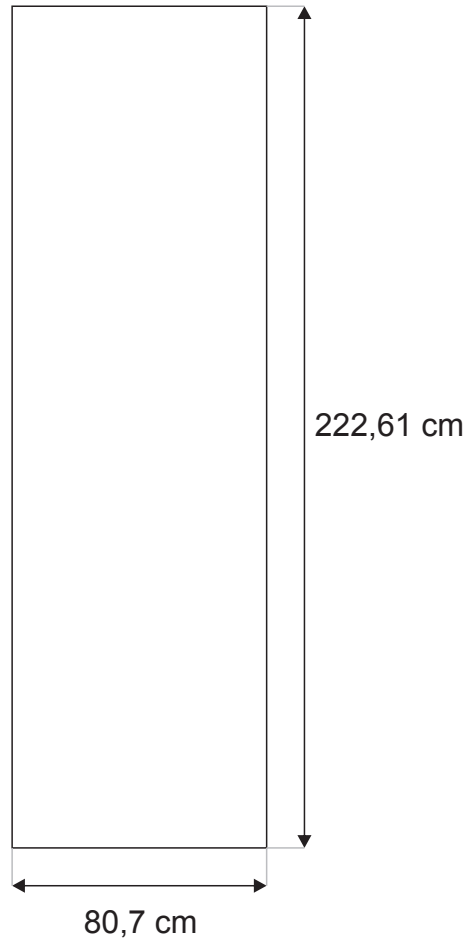

Dimensions:

- Finished size: 201,93 x 222,61 cm
- Bleeding:
 - 2 mm sides and top
 - 30 mm bottom

Zenith Case

General guidelines:

- CMYK
- Convert Pantone colours to CMYK.
- Do not supply RGB images.
- Resolution: 150 dpi at 100% or 300 dpi at 25% of output size.
- All fonts must be converted to outlines.
- acceptable formats: eps, ai, pdf, tiff (with LZW compression)

Dimensions:

Finished size: 178,5x89,6 cm

Impact Pop-up curved 3x1 - back

General guidelines:

- CMYK
- Convert Pantone colours to CMYK.
- Do not supply RGB images.
- Resolution: 150 dpi at 100% or 300 dpi at 25% of output size.
- All fonts must be converted to outlines.
- acceptable formats: eps, ai, pdf, tiff (with LZW compression)

Dimensions:

- Finished size: 80,7 x 222,61 cm
- Bleeding:
 - 2 mm sides and top
 - 30 mm bottom

Impact Pop-up curved 3x2

General guidelines:

- CMYK
- Convert Pantone colours to CMYK.
- Do not supply RGB images.
- Resolution: 150 dpi at 100% or 300 dpi at 25% of output size.
- All fonts must be converted to outlines.
- acceptable formats: eps, ai, pdf, tiff (with LZW compression)

Dimensions:

- Finished size:
403,5 x 222,61 cm
- Bleeding:
 - 2 mm sides and top
 - 30 mm bottom