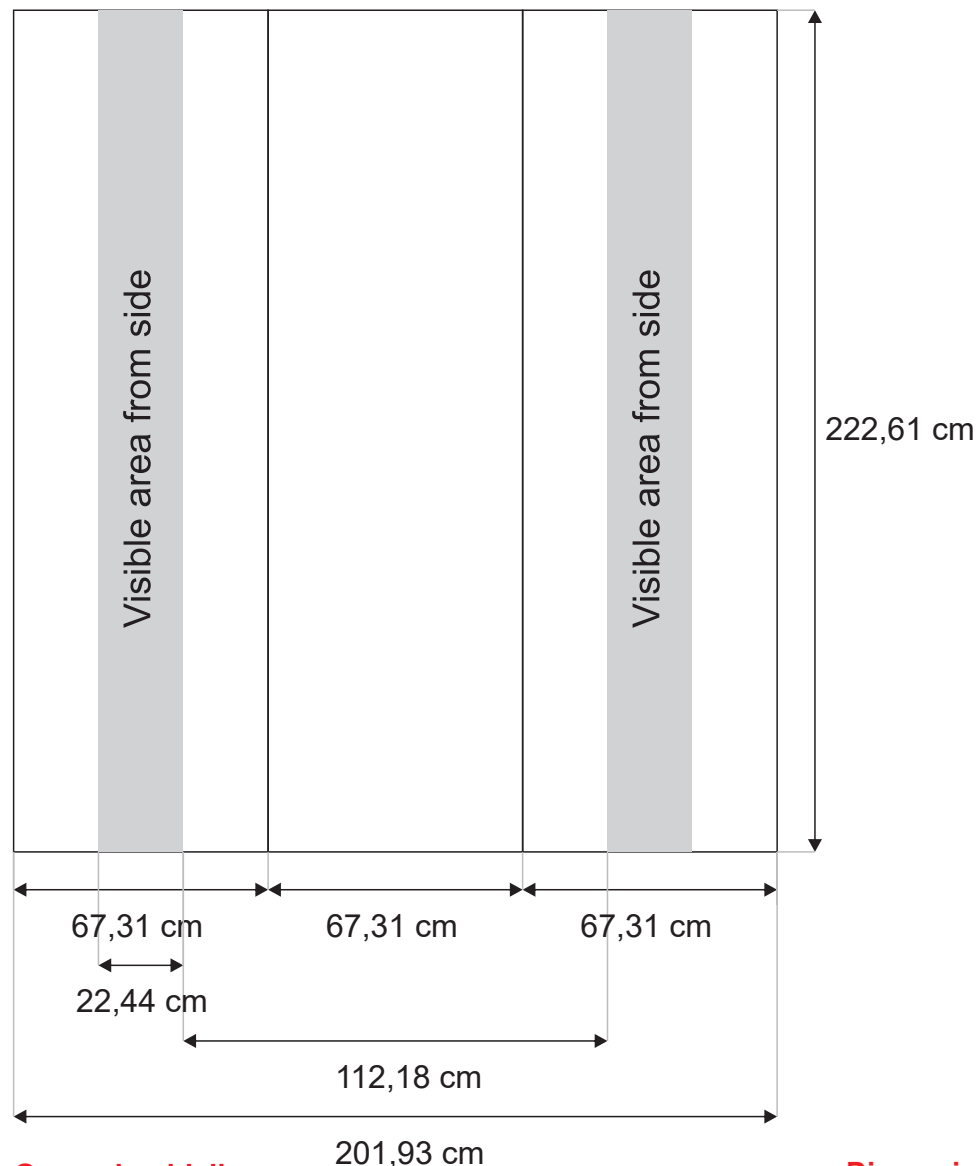

Impact Pop-up curved 3x1

General guidelines:

- CMYK
- Convert Pantone colours to CMYK.
- Do not supply RGB images.
- Resolution: 150 dpi at 100% or 300 dpi at 25% of output size.
- All fonts must be converted to outlines.
- acceptable formats: eps, ai, pdf, tiff (with LZW compression)

Dimensions:

- Finished size: 201,93 x 222,61 cm
- Bleeding:
  - 2 mm sides and top
  - 30 mm bottom