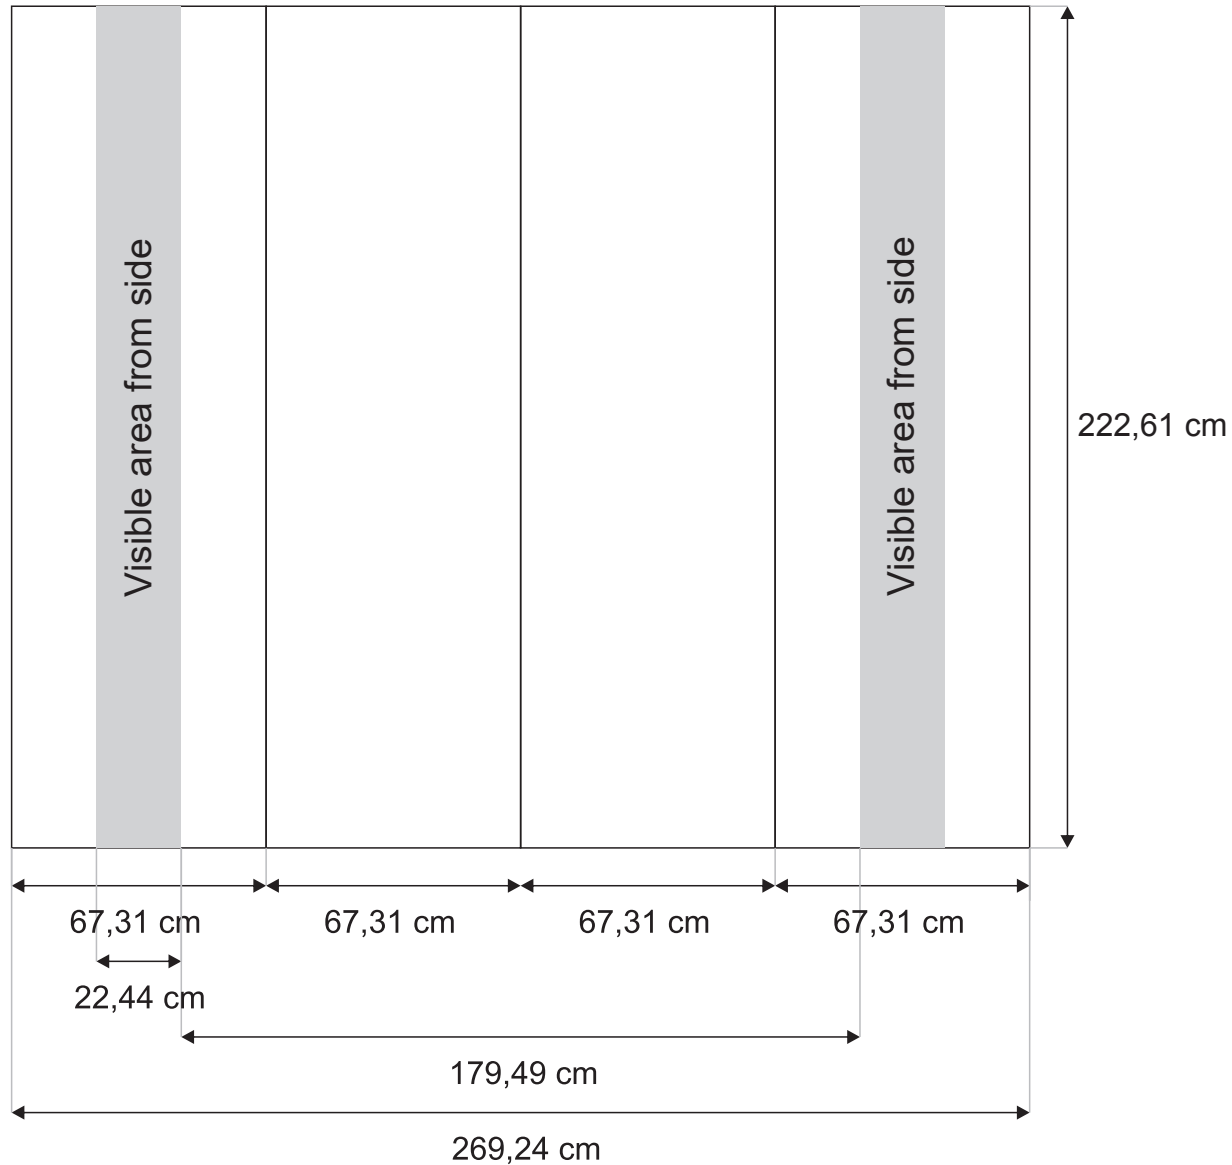

Dimensions:

- Finished size: 201,93 x 222,61 cm
- Bleeding:
 - 2 mm sides and top
 - 30 mm bottom

Zenith Case

General guidelines:

- CMYK
- Convert Pantone colours to CMYK.
- Do not supply RGB images.
- Resolution: 150 dpi at 100% or 300 dpi at 25% of output size.
- All fonts must be converted to outlines.
- acceptable formats: eps, ai, pdf, tiff (with LZW compression)

Dimensions:

Finished size: 178,5x89,6 cm

Impact Pop-up curved 3x1 - back

General guidelines:

- CMYK
- Convert Pantone colours to CMYK.
- Do not supply RGB images.
- Resolution: 150 dpi at 100% or 300 dpi at 25% of output size.
- All fonts must be converted to outlines.
- acceptable formats: eps, ai, pdf, tiff (with LZW compression)

Dimensions:

- Finished size: 80,7 x 222,61 cm
- Bleeding:
 - 2 mm sides and top
 - 30 mm bottom

Impact Pop-up curved 3x2

General guidelines:

- CMYK
- Convert Pantone colours to CMYK.
- Do not supply RGB images.
- Resolution: 150 dpi at 100% or 300 dpi at 25% of output size.
- All fonts must be converted to outlines.
- acceptable formats: eps, ai, pdf, tiff (with LZW compression)

Dimensions:

- Finished size:
403,5 x 222,61 cm
- Bleeding:
 - 2 mm sides and top
 - 30 mm bottom