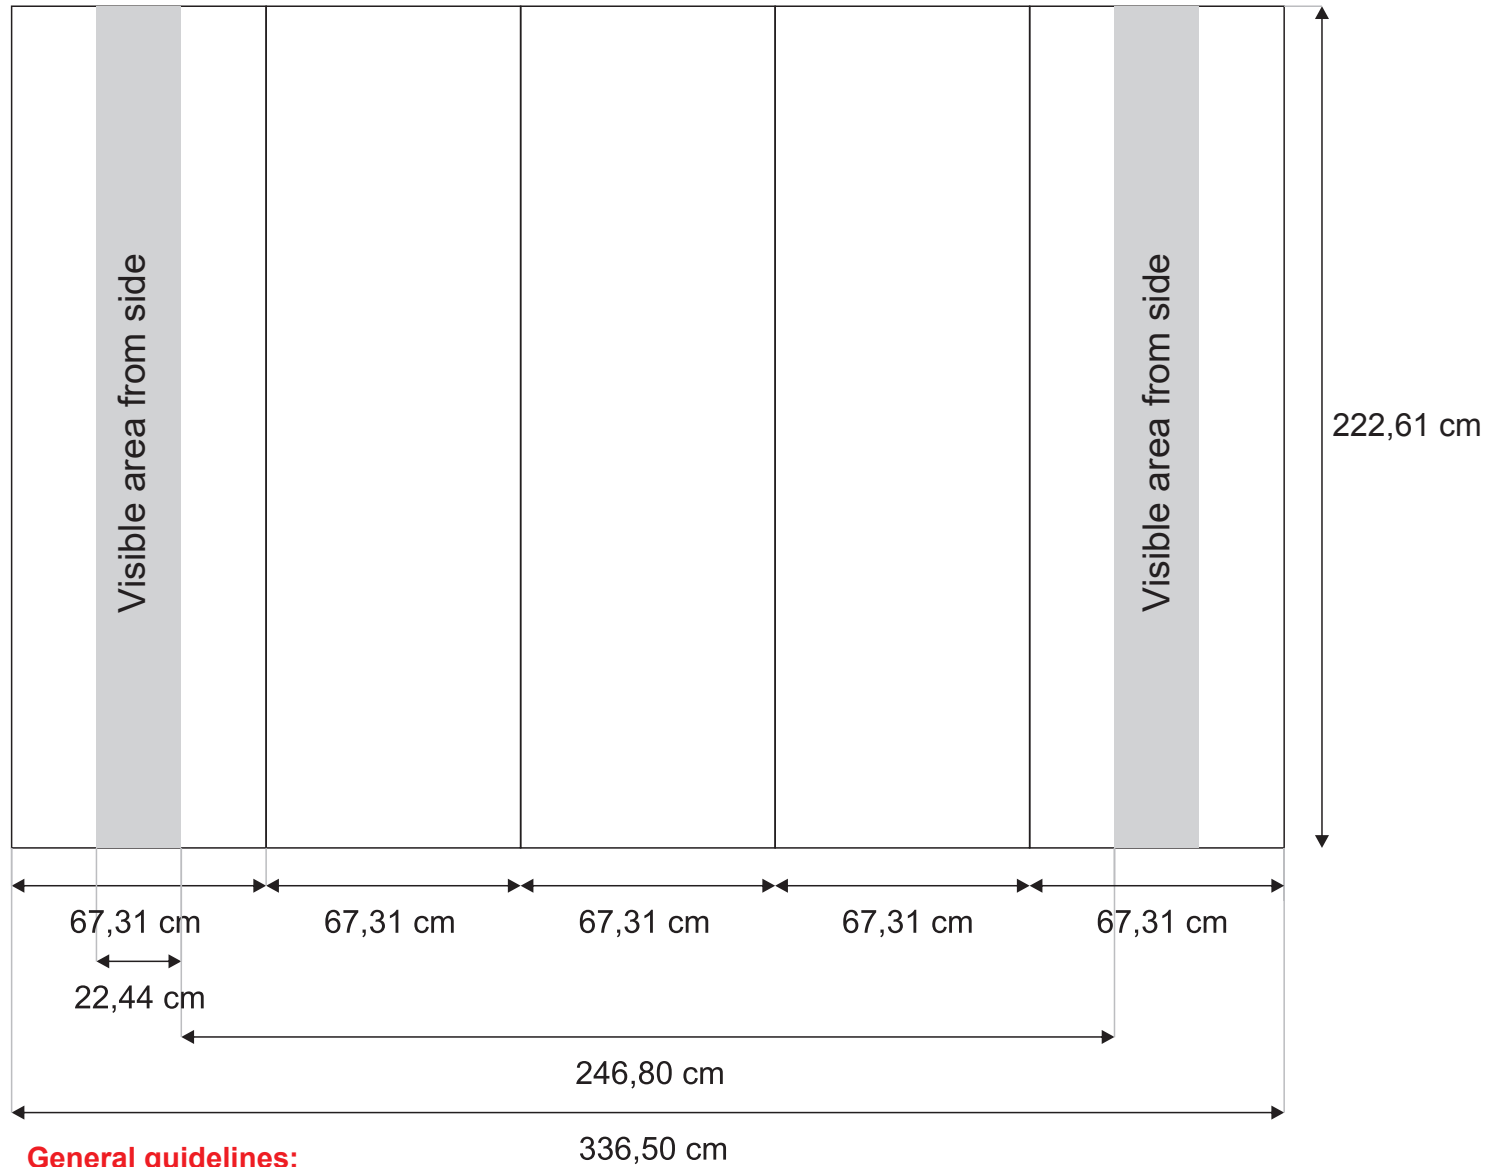

Dimensions:

- Finished size: 80,7 x 222,61 cm
- Bleeding:
 - 2 mm sides and top
 - 30 mm bottom

Impact Pop-up curved 3x2

General guidelines:

- CMYK
- Convert Pantone colours to CMYK.
- Do not supply RGB images.
- Resolution: 150 dpi at 100% or 300 dpi at 25% of output size.
- All fonts must be converted to outlines.
- acceptable formats: eps, ai, pdf, tiff (with LZW compression)

Dimensions:

- Finished size: 269,24 x 222,61 cm
- Bleeding:
 - 2 mm sides and top
 - 30 mm bottom

Impact Pop-up curved 3x2 - back

General guidelines:

- CMYK
- Convert Pantone colours to CMYK.
- Do not supply RGB images.
- Resolution: 150 dpi at 100% or 300 dpi at 25% of output size.
- All fonts must be converted to outlines.
- acceptable formats: eps, ai, pdf, tiff (with LZW compression)

Dimensions:

- Finished size: 161,4 x 222,61 cm
- Bleeding:
 - 2 mm sides and top
 - 30 mm bottom

Impact Pop-up curved 3x3

General guidelines:

- CMYK
- Convert Pantone colours to CMYK.
- Do not supply RGB images.
- Resolution: 150 dpi at 100% or 300 dpi at 25% of output size.
- All fonts must be converted to outlines.
- acceptable formats: eps, ai, pdf, tiff (with LZW compression)

Dimensions:

- Finished size:
403,5 x 222,61 cm
- Bleeding:
 - 2 mm sides and top
 - 30 mm bottom