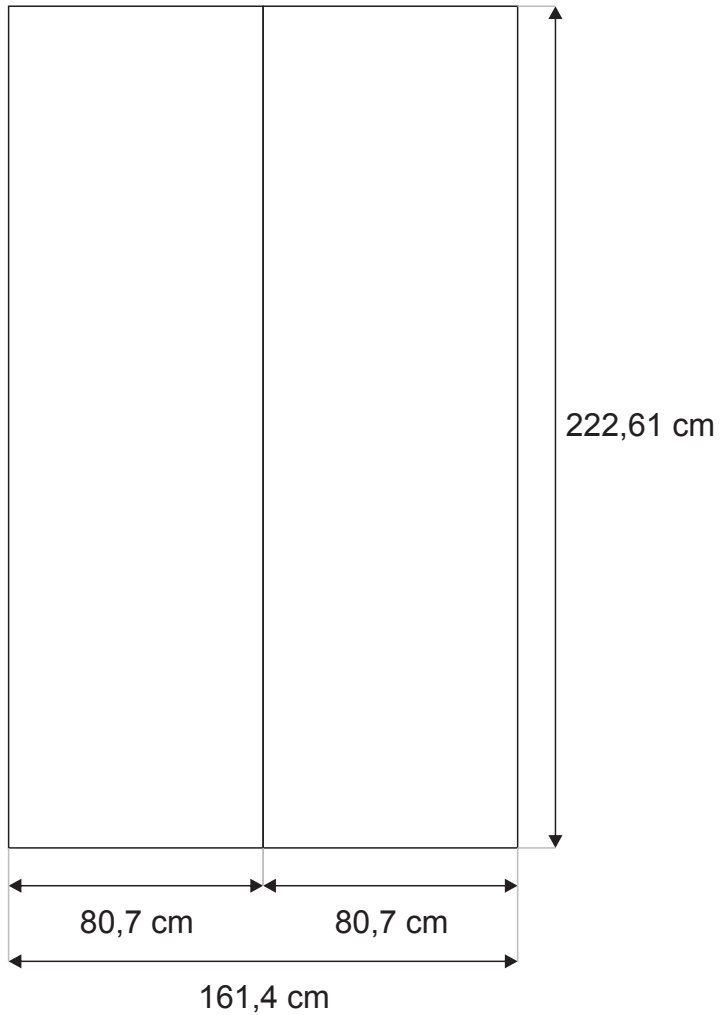

Dimensions:

- Finished size: 201,93 x 222,61 cm
- Bleeding:
 - 2 mm sides and top
 - 30 mm bottom

Zenith Case

General guidelines:

- CMYK
- Convert Pantone colours to CMYK.
- Do not supply RGB images.
- Resolution: 150 dpi at 100% or 300 dpi at 25% of output size.
- All fonts must be converted to outlines.
- acceptable formats: eps, ai, pdf, tiff (with LZW compression)

Dimensions:

- Finished size: 80,7 x 222,61 cm
- Bleeding:
 - 2 mm sides and top
 - 30 mm bottom

Impact Pop-up curved 3x2

General guidelines:

- CMYK
- Convert Pantone colours to CMYK.
- Do not supply RGB images.
- Resolution: 150 dpi at 100% or 300 dpi at 25% of output size.
- All fonts must be converted to outlines.
- acceptable formats: eps, ai, pdf, tiff (with LZW compression)

Dimensions:

- Finished size: 269,24 x 222,61 cm
- Bleeding:
 - 2 mm sides and top
 - 30 mm bottom

Impact Pop-up curved 3x2 - back

General guidelines:

- CMYK
- Convert Pantone colours to CMYK.
- Do not supply RGB images.
- Resolution: 150 dpi at 100% or 300 dpi at 25% of output size.
- All fonts must be converted to outlines.
- acceptable formats: eps, ai, pdf, tiff (with LZW compression)

Dimensions:

- Finished size:
403,5 x 222,61 cm
- Bleeding:
 - 2 mm sides and top
 - 30 mm bottom