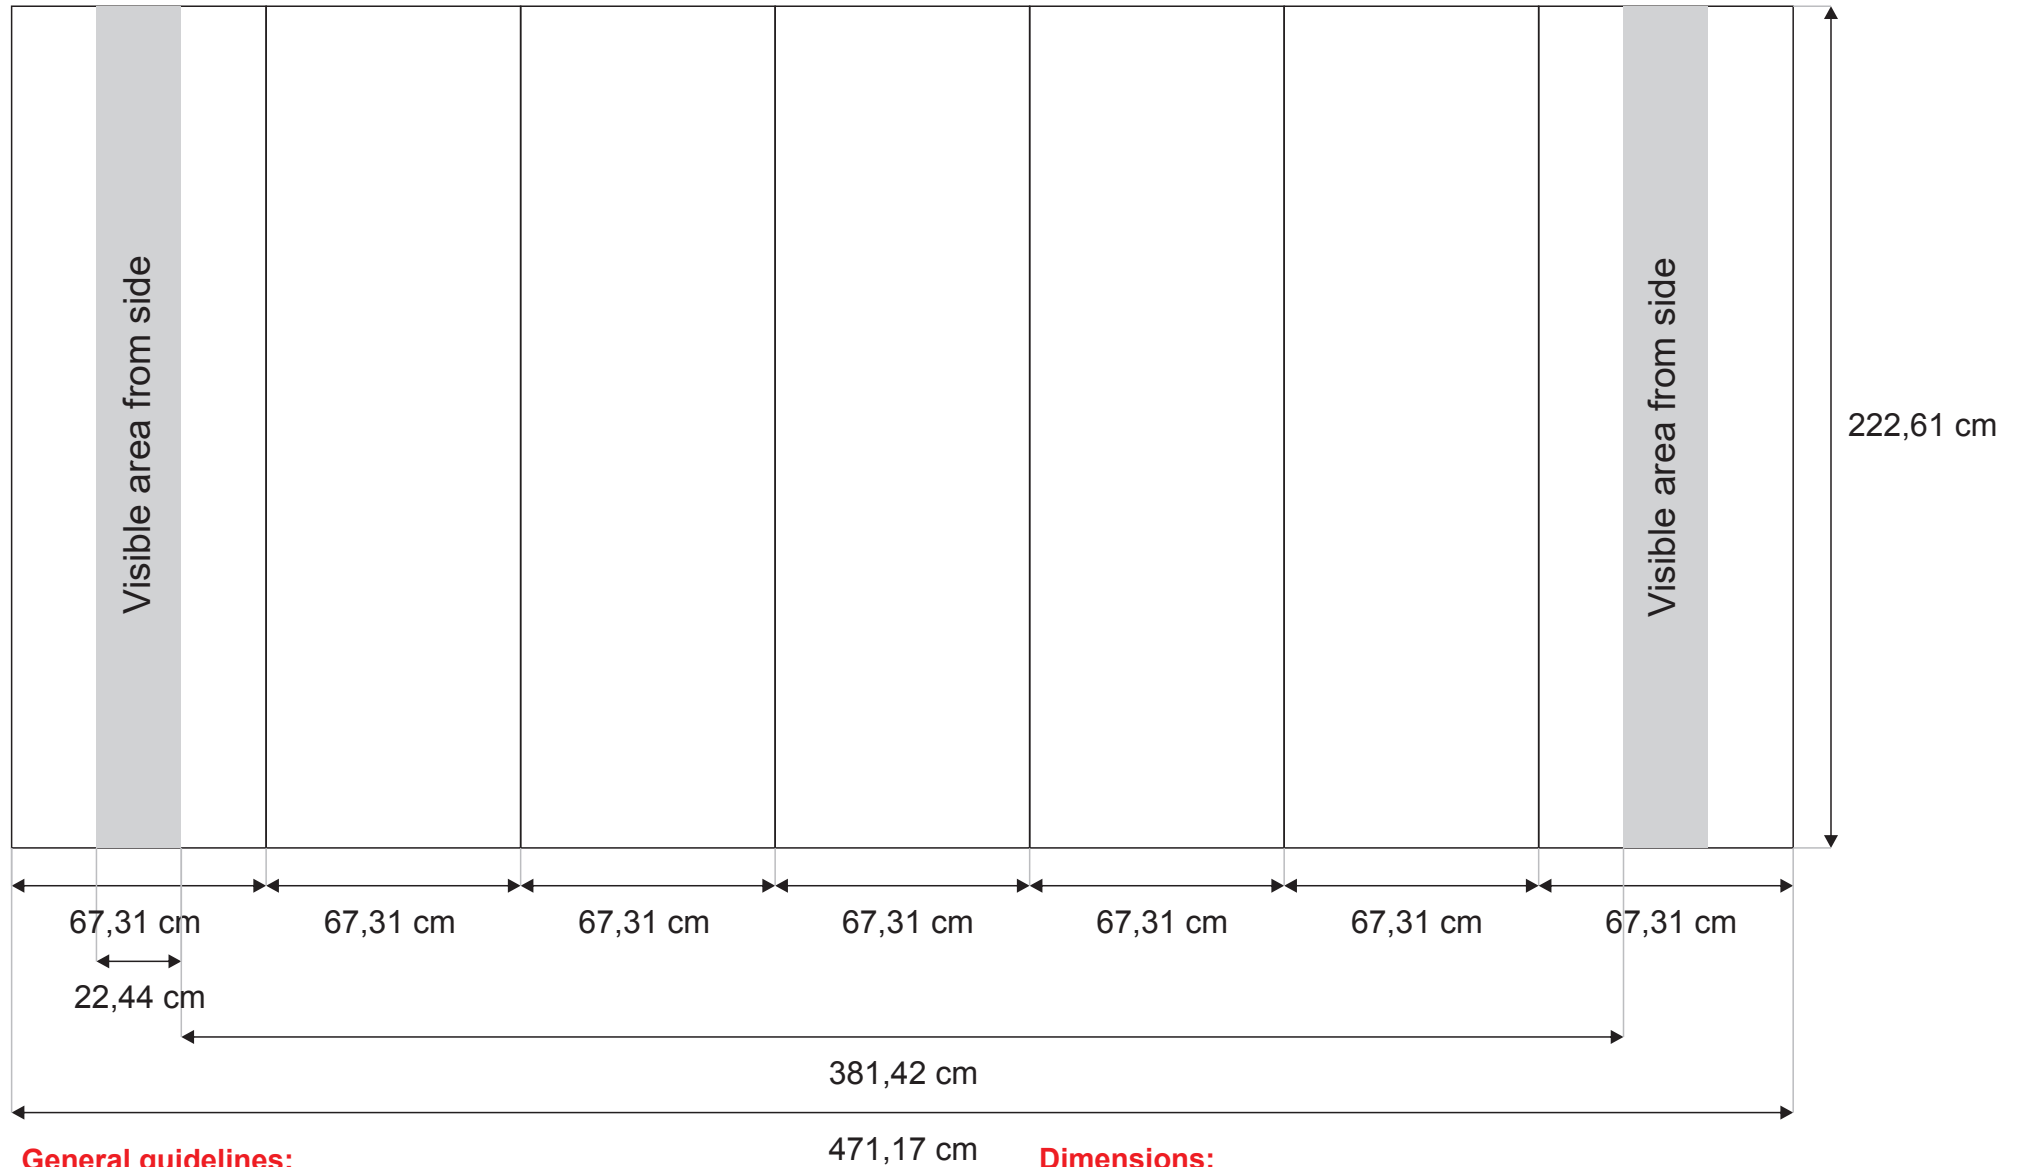

Dimensions:

- Finished size: 242,1 x 222,61 cm
- Bleeding:
 - 2 mm sides and top
 - 30 mm bottom

Impact Pop-up curved 3x4

General guidelines:

- CMYK
- Convert Pantone colours to CMYK.
- Do not supply RGB images.
- Resolution: 150 dpi at 100% or 300 dpi at 25% of output size.
- All fonts must be converted to outlines.
- acceptable formats: eps, ai, pdf, tiff (with LZW compression)

Dimensions:

- Finished size:
403,86 x 222,61 cm
- Bleeding:
 - 2 mm sides and top
 - 30 mm bottom

Impact Pop-up curved 3x4 - back

General guidelines:

- CMYK
- Convert Pantone colours to CMYK.
- Do not supply RGB images.
- Resolution: 150 dpi at 100% or 300 dpi at 25% of output size.
- All fonts must be converted to outlines.
- acceptable formats: eps, ai, pdf, tiff (with LZW compression)

Dimensions:

- Finished size:
332,8 x 222,61 cm
- Bleeding:
 - 2 mm sides and top
 - 30 mm bottom

Impact Pop-up curved 3x5

General guidelines:

- CMYK
- Convert Pantone colours to CMYK.
- Do not supply RGB images.
- Resolution: 150 dpi at 100% or 300 dpi at 25% of output size.
- All fonts must be converted to outlines.
- acceptable formats: eps, ai, pdf, tiff (with LZW compression)

Dimensions:

- Finished size:
403,5 x 222,61 cm
- Bleeding:
 - 2 mm sides and top
 - 30 mm bottom