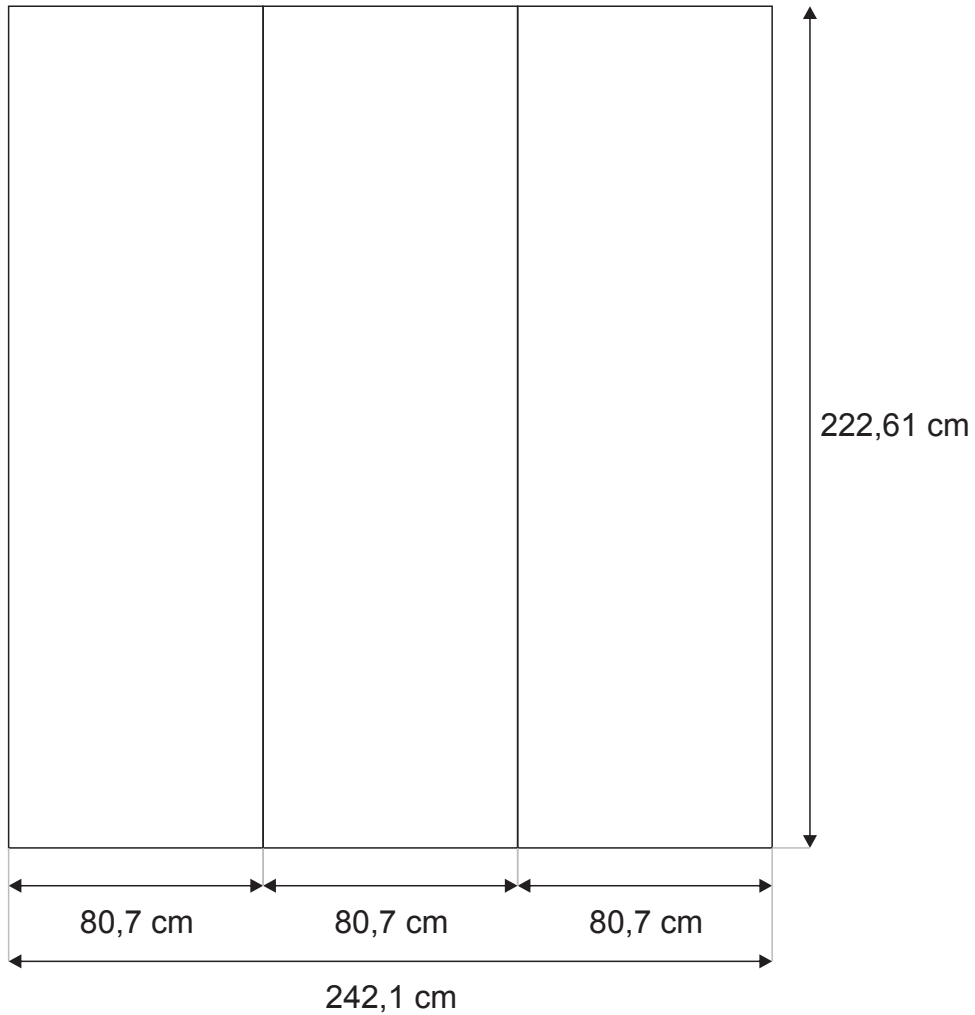

Dimensions:

- Finished size: 269,24 x 222,61 cm
- Bleeding:
 - 2 mm sides and top
 - 30 mm bottom

Impact Pop-up curved 3x2 - back

General guidelines:

- CMYK
- Convert Pantone colours to CMYK.
- Do not supply RGB images.
- Resolution: 150 dpi at 100% or 300 dpi at 25% of output size.
- All fonts must be converted to outlines.
- acceptable formats: eps, ai, pdf, tiff (with LZW compression)

Dimensions:

- Finished size: 161,4 x 222,61 cm
- Bleeding:
 - 2 mm sides and top
 - 30 mm bottom

Impact Pop-up curved 3x3

General guidelines:

- CMYK
- Convert Pantone colours to CMYK.
- Do not supply RGB images.
- Resolution: 150 dpi at 100% or 300 dpi at 25% of output size.
- All fonts must be converted to outlines.
- acceptable formats: eps, ai, pdf, tiff (with LZW compression)

Dimensions:

- Finished size: 336,5 x 222,61 cm
- Bleeding:
 - 2 mm sides and top
 - 30 mm bottom

Impact Pop-up curved 3x3 - back

General guidelines:

- CMYK
- Convert Pantone colours to CMYK.
- Do not supply RGB images.
- Resolution: 150 dpi at 100% or 300 dpi at 25% of output size.
- All fonts must be converted to outlines.
- acceptable formats: eps, ai, pdf, tiff (with LZW compression)

Dimensions:

- Finished size:
403,5 x 222,61 cm
- Bleeding:
 - 2 mm sides and top
 - 30 mm bottom