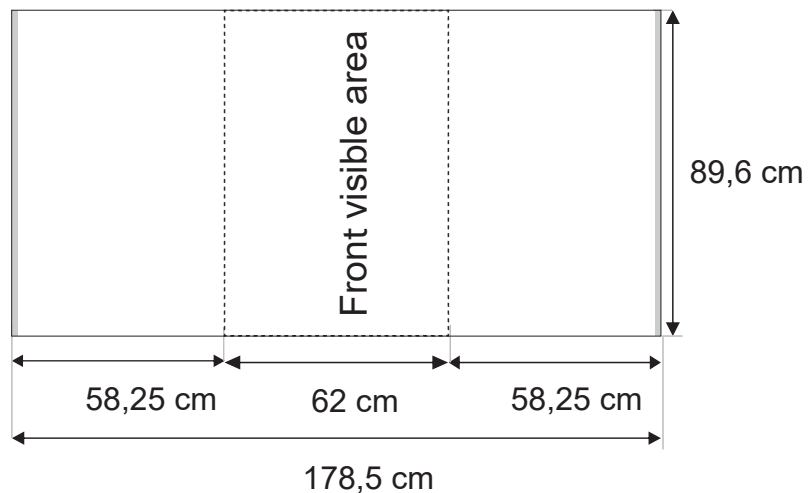

Dimensions:

- Finished size: 201,93 x 222,61 cm
- Bleeding:
 - 2 mm sides and top
 - 30 mm bottom

Zenith Case

General guidelines:

- CMYK
- Convert Pantone colours to CMYK.
- Do not supply RGB images.
- Resolution: 150 dpi at 100% or 300 dpi at 25% of output size.
- All fonts must be converted to outlines.
- acceptable formats: eps, ai, pdf, tiff (with LZW compression)

Dimensions:

- Finished size: 80,7 x 222,61 cm
- Bleeding:
 - 2 mm sides and top
 - 30 mm bottom

Impact Pop-up curved 3x2

General guidelines:

- CMYK
- Convert Pantone colours to CMYK.
- Do not supply RGB images.
- Resolution: 150 dpi at 100% or 300 dpi at 25% of output size.
- All fonts must be converted to outlines.
- acceptable formats: eps, ai, pdf, tiff (with LZW compression)

Dimensions:

- Finished size: 269,24 x 222,61 cm
- Bleeding:
 - 2 mm sides and top
 - 30 mm bottom

Impact Pop-up curved 3x2 - back

General guidelines:

- CMYK
- Convert Pantone colours to CMYK.
- Do not supply RGB images.
- Resolution: 150 dpi at 100% or 300 dpi at 25% of output size.
- All fonts must be converted to outlines.
- acceptable formats: eps, ai, pdf, tiff (with LZW compression)

Dimensions:

- Finished size:
403,5 x 222,61 cm
- Bleeding:
 - 2 mm sides and top
 - 30 mm bottom