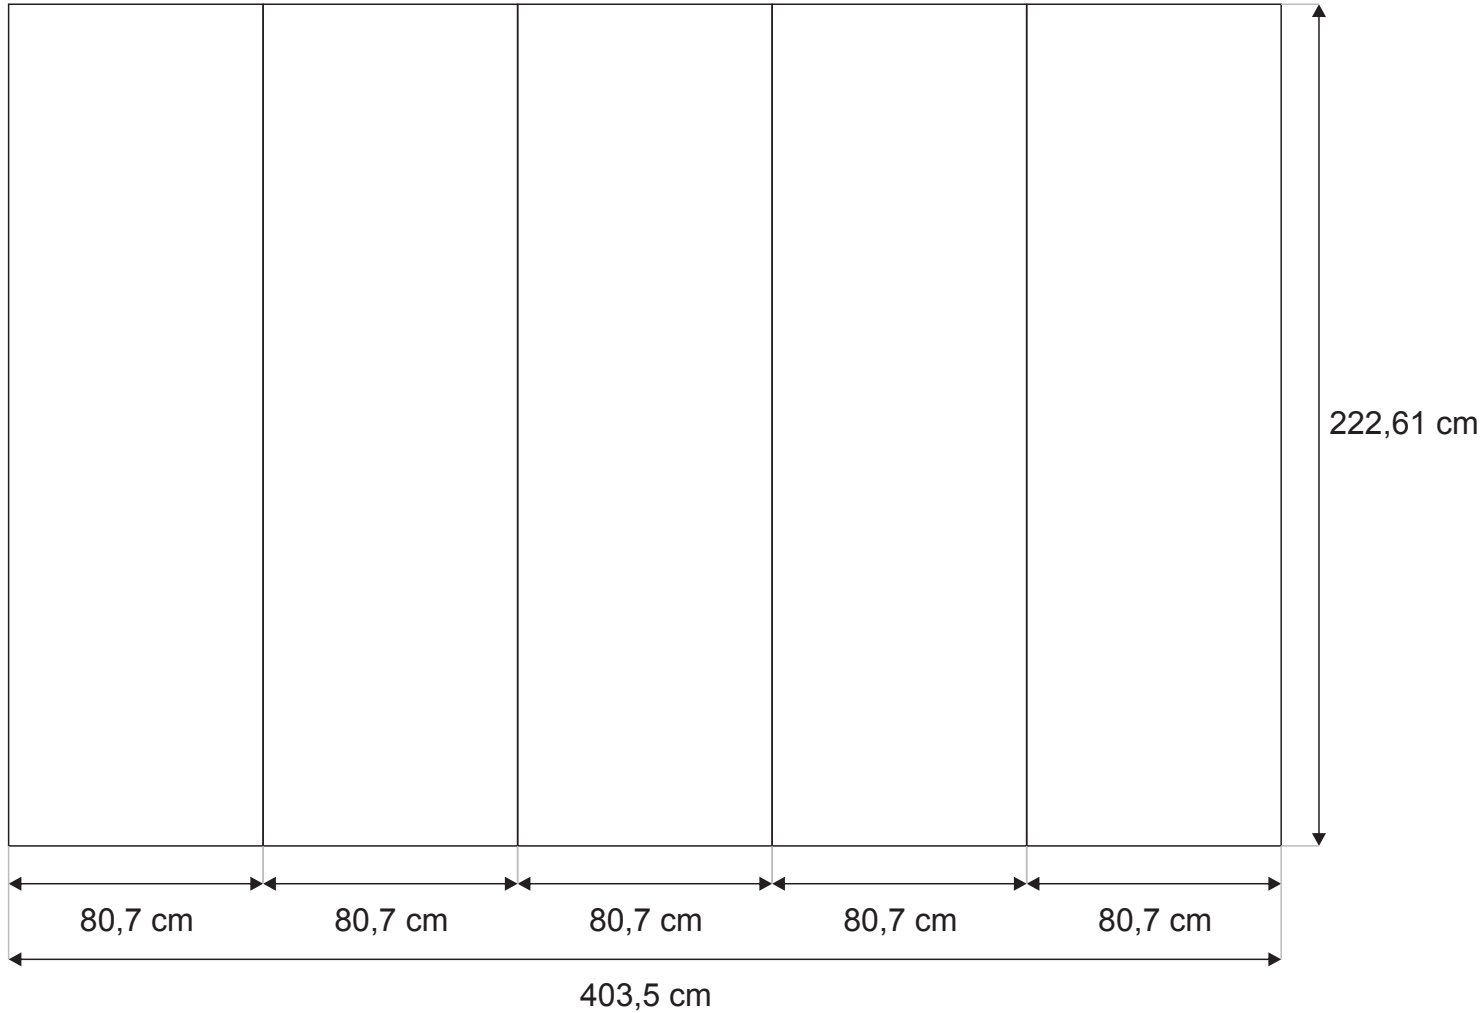

Dimensions:

- Finished size:
403,86 x 222,61 cm
- Bleeding:
 - 2 mm sides and top
 - 30 mm bottom

Impact Pop-up curved 3x4 - back

General guidelines:

- CMYK
- Convert Pantone colours to CMYK.
- Do not supply RGB images.
- Resolution: 150 dpi at 100% or 300 dpi at 25% of output size.
- All fonts must be converted to outlines.
- acceptable formats: eps, ai, pdf, tiff (with LZW compression)

Dimensions:

- Finished size:
332,8 x 222,61 cm
- Bleeding:
 - 2 mm sides and top
 - 30 mm bottom

Impact Pop-up curved 3x5

General guidelines:

- CMYK
- Convert Pantone colours to CMYK.
- Do not supply RGB images.
- Resolution: 150 dpi at 100% or 300 dpi at 25% of output size.
- All fonts must be converted to outlines.
- acceptable formats: eps, ai, pdf, tiff (with LZW compression)

Dimensions:

- Finished size:
471,17 x 222,61 cm
- Bleeding:
 - 2 mm sides and top
 - 30 mm bottom

Impact Pop-up curved 3x5 - back

General guidelines:

- CMYK
- Convert Pantone colours to CMYK.
- Do not supply RGB images.
- Resolution: 150 dpi at 100% or 300 dpi at 25% of output size.
- All fonts must be converted to outlines.
- acceptable formats: eps, ai, pdf, tiff (with LZW compression)

Dimensions:

- Finished size:
403,5 x 222,61 cm
- Bleeding:
 - 2 mm sides and top
 - 30 mm bottom