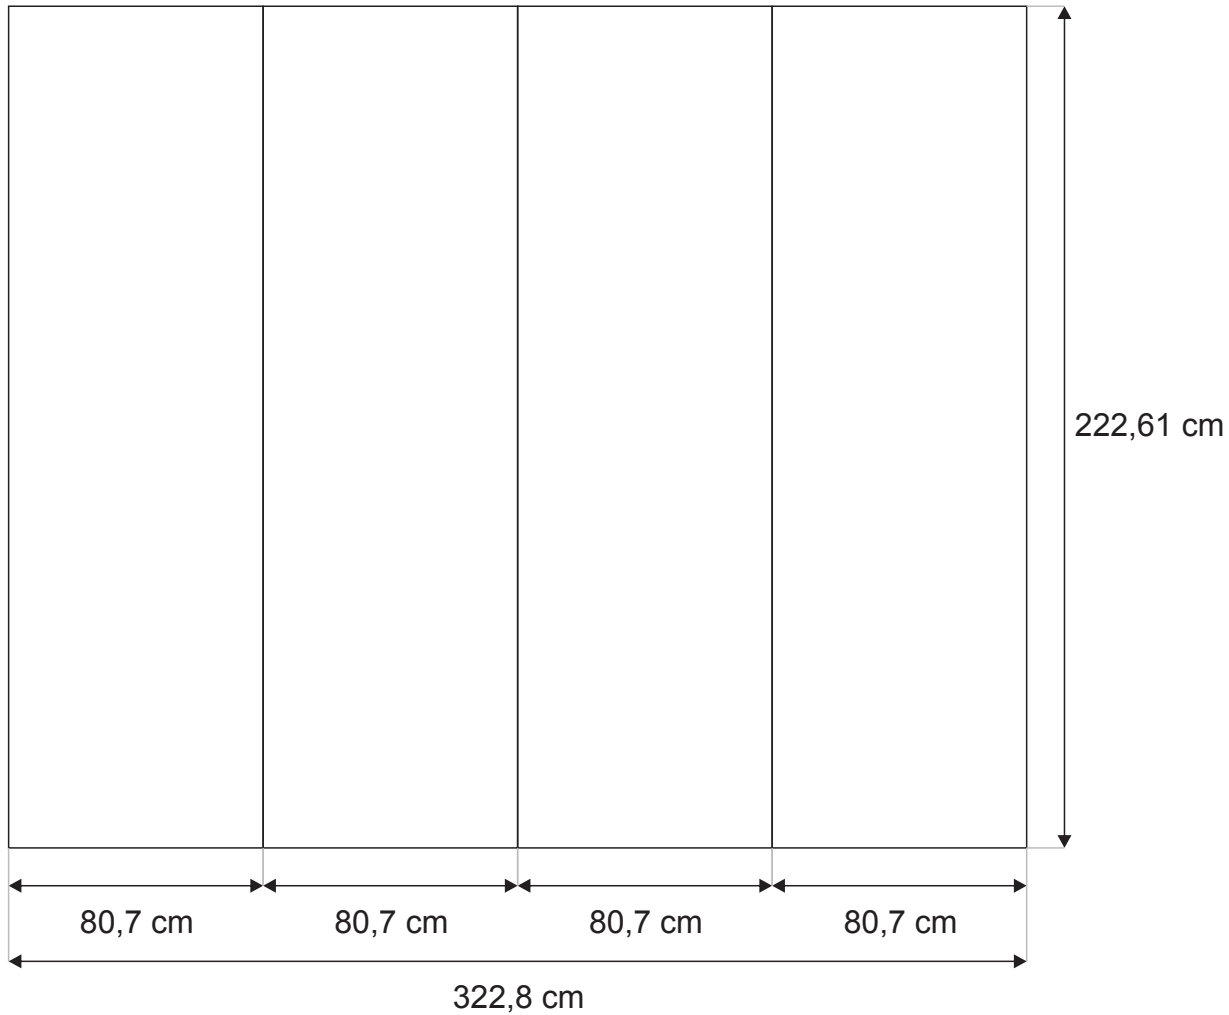

Dimensions:

- Finished size: 336,5 x 222,61 cm
- Bleeding:
 - 2 mm sides and top
 - 30 mm bottom

Impact Pop-up curved 3x3 - back

General guidelines:

- CMYK
- Convert Pantone colours to CMYK.
- Do not supply RGB images.
- Resolution: 150 dpi at 100% or 300 dpi at 25% of output size.
- All fonts must be converted to outlines.
- acceptable formats: eps, ai, pdf, tiff (with LZW compression)

Dimensions:

- Finished size: 242,1 x 222,61 cm
- Bleeding:
 - 2 mm sides and top
 - 30 mm bottom

Impact Pop-up curved 3x4

General guidelines:

- CMYK
- Convert Pantone colours to CMYK.
- Do not supply RGB images.
- Resolution: 150 dpi at 100% or 300 dpi at 25% of output size.
- All fonts must be converted to outlines.
- acceptable formats: eps, ai, pdf, tiff (with LZW compression)

Dimensions:

- Finished size:
403,86 x 222,61 cm
- Bleeding:
 - 2 mm sides and top
 - 30 mm bottom

Impact Pop-up curved 3x4 - back

General guidelines:

- CMYK
- Convert Pantone colours to CMYK.
- Do not supply RGB images.
- Resolution: 150 dpi at 100% or 300 dpi at 25% of output size.
- All fonts must be converted to outlines.
- acceptable formats: eps, ai, pdf, tiff (with LZW compression)

Dimensions:

- Finished size:
403,5 x 222,61 cm
- Bleeding:
 - 2 mm sides and top
 - 30 mm bottom