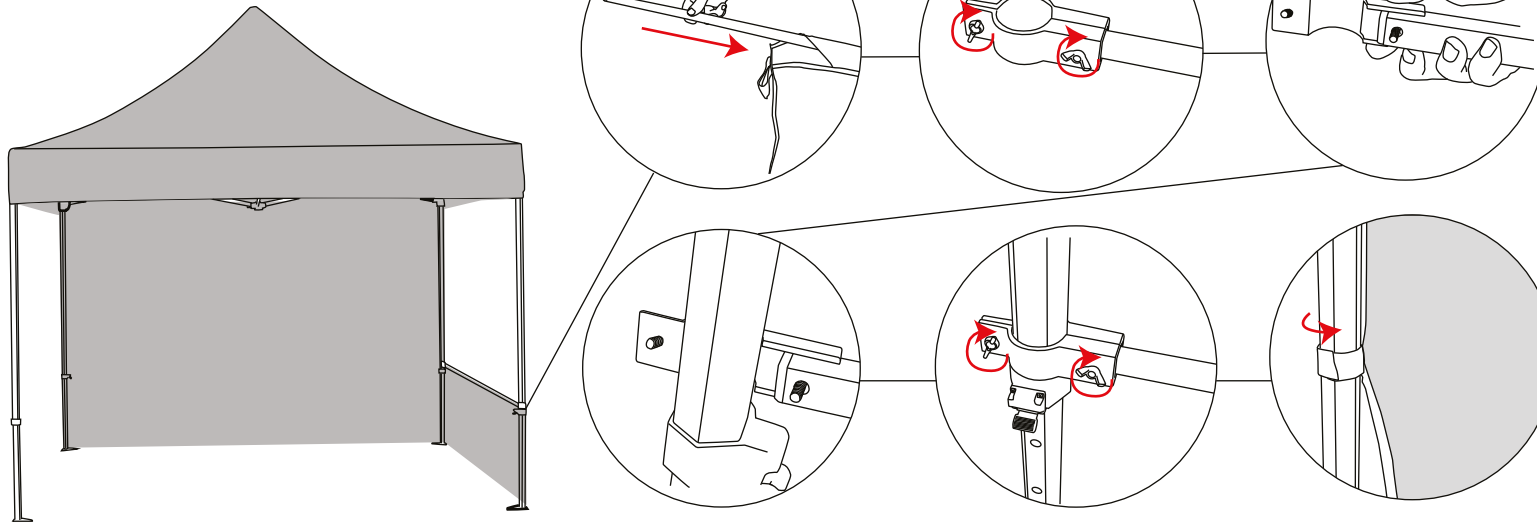

Zoom Tent

Hardware Dimension (mm):
3130/3215/3295/3355h x 2950w x 2950d

Half wall visible graphic size(mm):
775(h) x 2760(w)

Full wall visible graphic size(mm):
2100(h) x 2790(w)

Weight:
3x3 Tent 19kg - Tent Weight 7.5kg

Zoom Tent

3

4

5

6